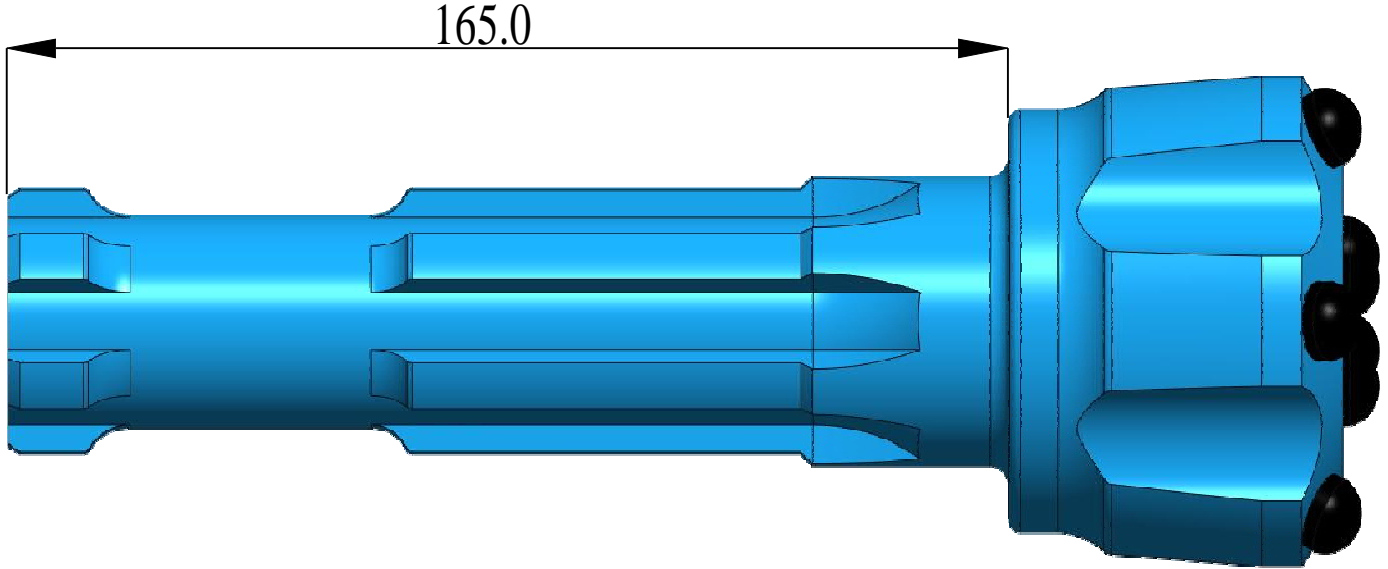

BULL ROCK DRILLS PRIVATE LIMITED

Write to us @ Plot. No. 34, IDA, Phase I, HCLPost, Cherlapally, Hyderabad-500051, Telangana, India.
 Virtually introducing us @ <http://www.bullrockdrillspvtltd.co.in>

BR-2 BUTTON BIT

No. of Splines: 06

FLAT FACE					
DIAMETER		FLUSH HOLES	BUTTON Dia. x Qty		PRODUCT NO
MM	Inch	Qty	GAUGE	FACE	
76	3	2	12X06	10X04	01A12F763N
80	3 1/7	2	12X06	12X05	01A12F803N
89	3 1/2	2	12X06	12X06	01A12F893N
95	3 3/4	2	12X06	12X07	01A12F953N

CONCAVE FACE					
DIAMETER		FLUSH HOLES	BUTTON Dia. x Qty		PRODUCT NO
MM	Inch	Qty	GAUGE	FACE	
70	2 3/4	2	12X06	10X05	01A12F701N
76	3	2	12X06	10X05	01A12F761N
85	3 1/3	2	12X06	12X06	01A12F851N
90	3 1/2	2	12X06	12X07	01A12F901N

CONVEX FACE					
DIAMETER		FLUSH HOLES	BUTTON Dia. x Qty		PRODUCT NO
MM	Inch	Qty	GAUGE	FACE	
70	2 3/4	2	12X06	10X05	01A12F702N
76	3	2	12X06	12X05	01A12F762N
86	3 2/5	2	12X06	12X06	01A12F862N
95	3 3/4	2	12X06	12X07	01A12F952N