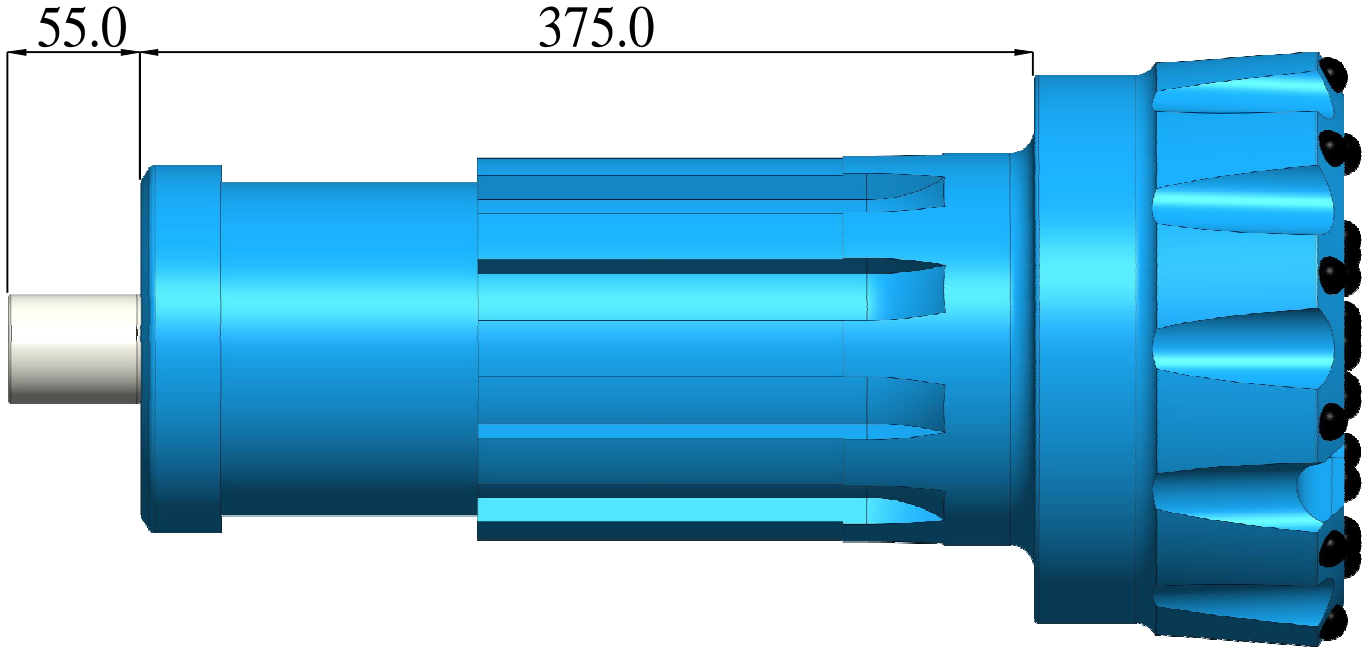

# BULL ROCK DRILLS PRIVATE LIMITED

Write to us @ Plot. No. 34, IDA, Phase I, HCLPost, Cherlapally, Hyderabad-500051, Telangana, India.  
 Virtually introducing us @ <http://www.bullrockdrillspvtltd.co.in>

## NUMA100

No. of Splines: 10

FLAT FACE					PRODUCT NO
DIAMETER		FLUSH HOLES	BUTTON Dia .x Qty		
MM	Inch	Qty	GAUGE	FACE	
254	10	2	18x12	16x20	01A232F2543N
280	11	2	18x12	16x24	01A232F2803N
305	12	3	18x12	16x31	01A233F3053N
330	13	3	18x12	16x34	01A233F3303N
356	14	3	18x12	16x37	01A233F3563N
406	16	3	18x15	18x45	01A233F4063N
457	18	3	18x15	16x53	01A233F4573N
483	19	3	18x18	16x57	01A233F4833N

CONCAVE FACE					PRODUCT NO
		FLUSH HOLES	BUTTON Dia .x Qty		
MM	Inch	Qty	GAUGE	FACE	
254	10	3	18x12	16x18	01A233F2541N
280	11	3	18x12	16x21	01A233F2801N
292	11 1/2	3	18x12	16x33	01A233F2921N
305	12	3	18x12	16x33	01A233F3051N
318	12 1/2	3	18x12	16x35	01A233F3181N