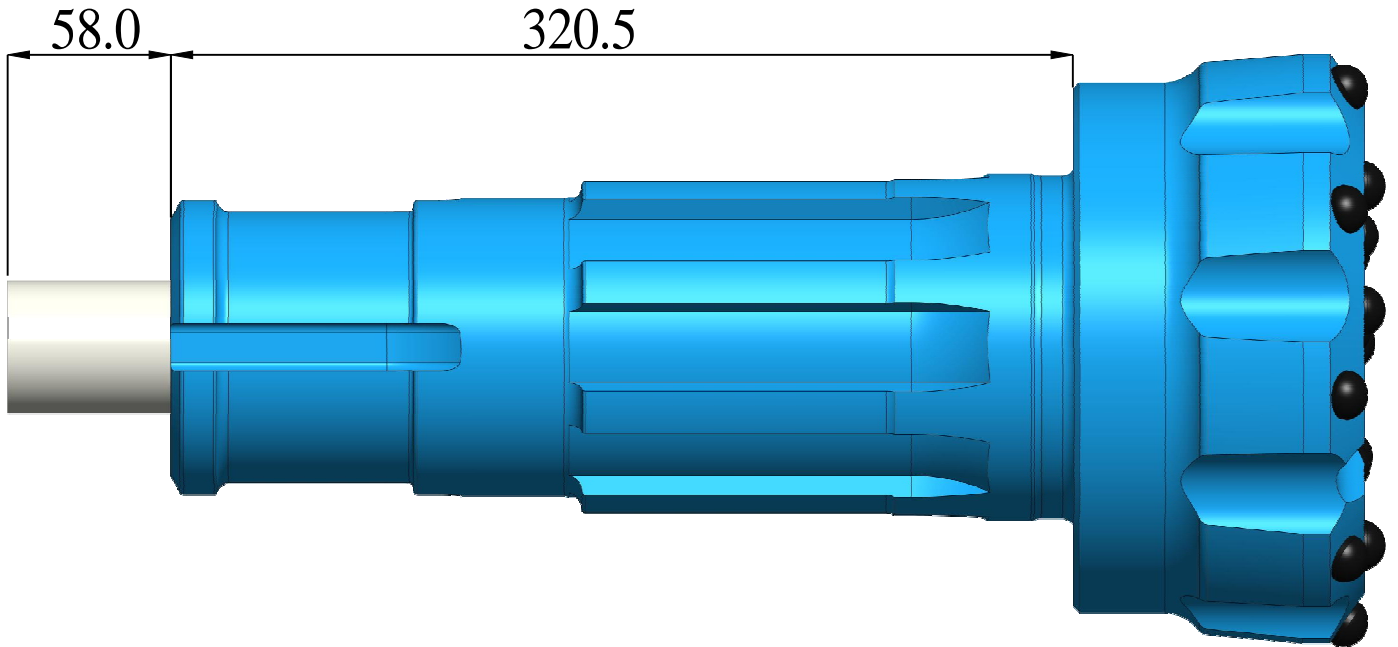

# BULL ROCK DRILLS PRIVATE LIMITED

Write to us @ Plot. No. 34, IDA, Phase I, HCLPost, Cherlapally, Hyderabad-500051, Telangana, India.  
 Virtually introducing us @ <http://www.bullrockdrillspvtltd.co.in>

## SD8 BUTTON BIT

No. of Splines: 08

FLAT FACE					
DIAMETER		FLUSH HOLES	BUTTON		PRODUCT NO
MM	Inch	Qty	GAUGE	FACE	
203	8	2	18X10	16X14	01A212F2033N
216	8 1/2	2	18X10	16X16	01A212F2163N
222	8 3/4	2	18X10	16X17	01A212F2223N
228	9	2	18X10	16X18	01A212F2283N
241	9 1/2	3	18X12	16X19	01A213F2413N
254	10	3	18X12	16X20	01A213F2543N

CONCAVE FACE					
DIAMETER		FLUSH HOLES	BUTTON		PRODUCT NO
MM	Inch	Qty	GAUGE	FACE	
203	8	3	18X09	16X15	01A213F2031N
216	8 1/2	3	18X09	16X18	01A213F2161N
222	8 3/4	3	18X09	16X18	01A213F2221N
229	9	3	18X12	16X19	01A213F2291N
241	9 1/2	3	18X12	16X19	01A213F2411N
254	10	3	18X12	16X21	01A213F2541N